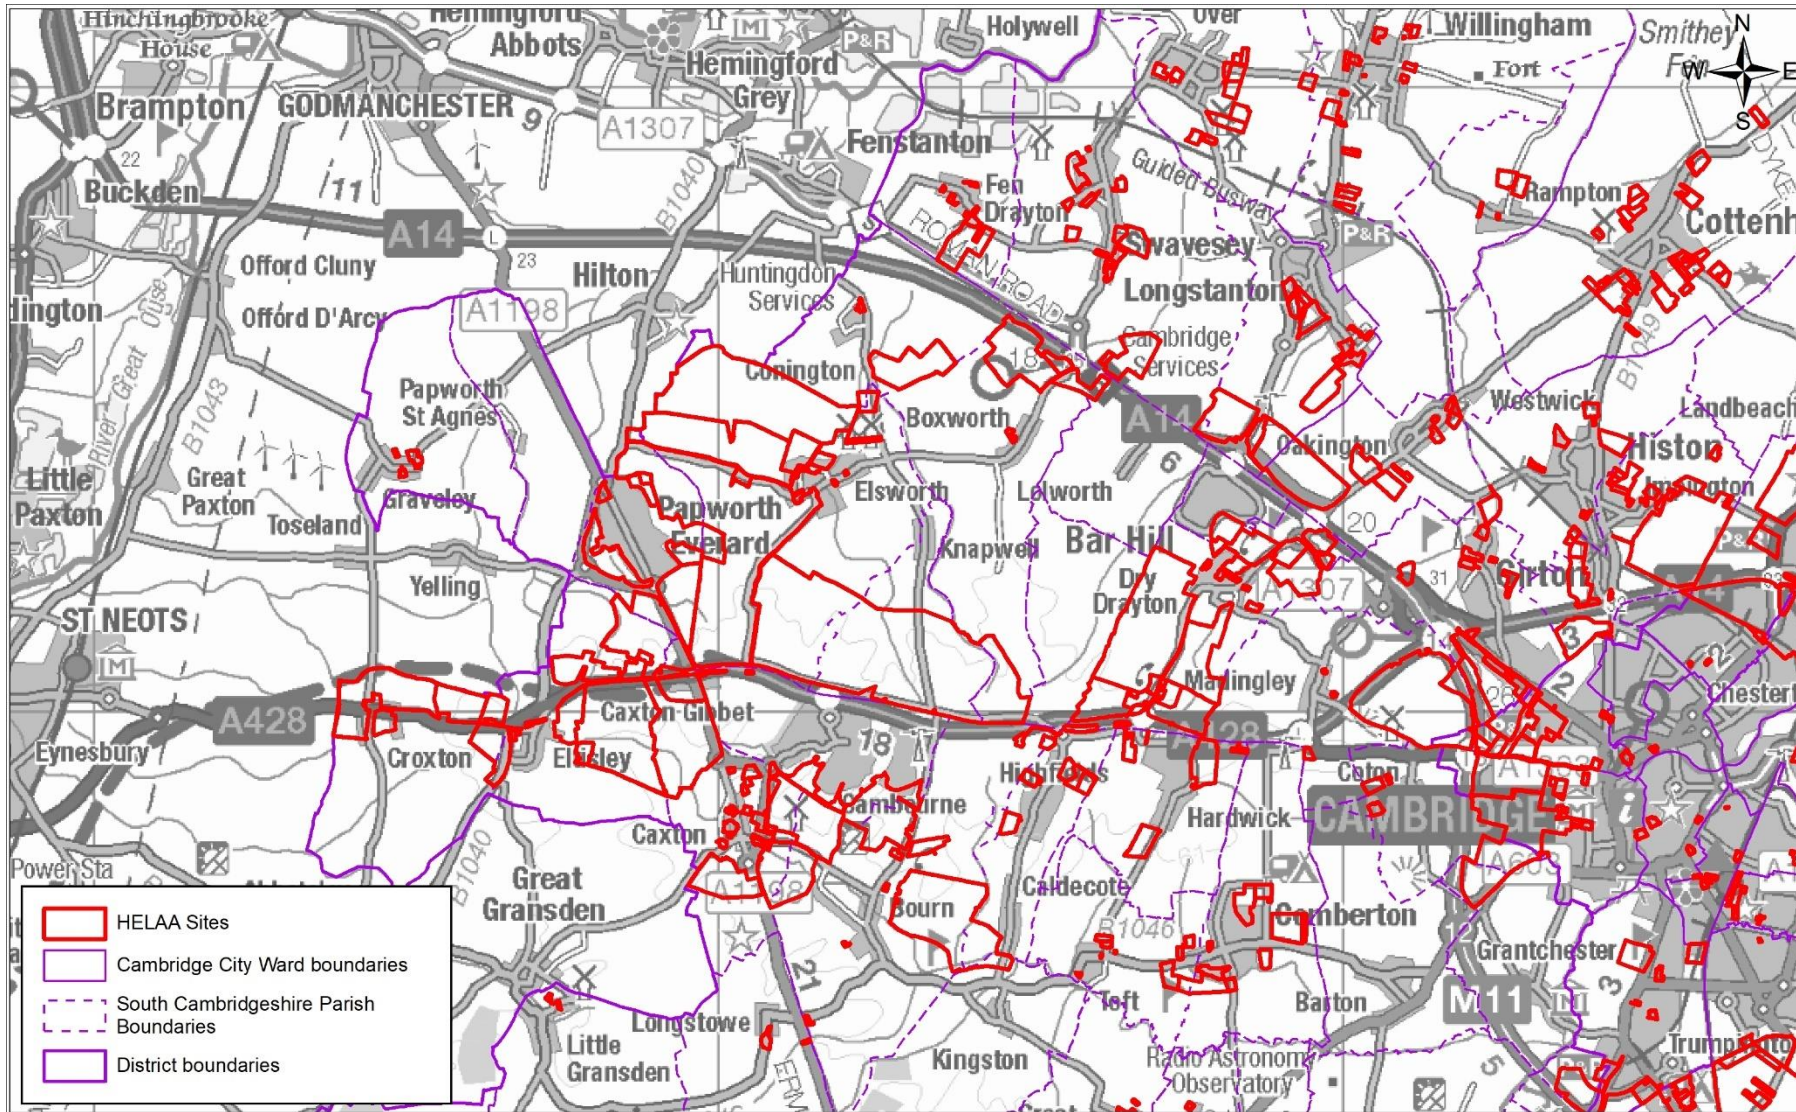

(c) Crown copyright and database right 2021. Ordnance Survey Licence No. 100022500.

HELAA Sites - North West

Date:	27 August 2021
Produced by:	PPSE Team
Greater Cambridge Shared Planning	
Scale:	1:100,000 @ A4