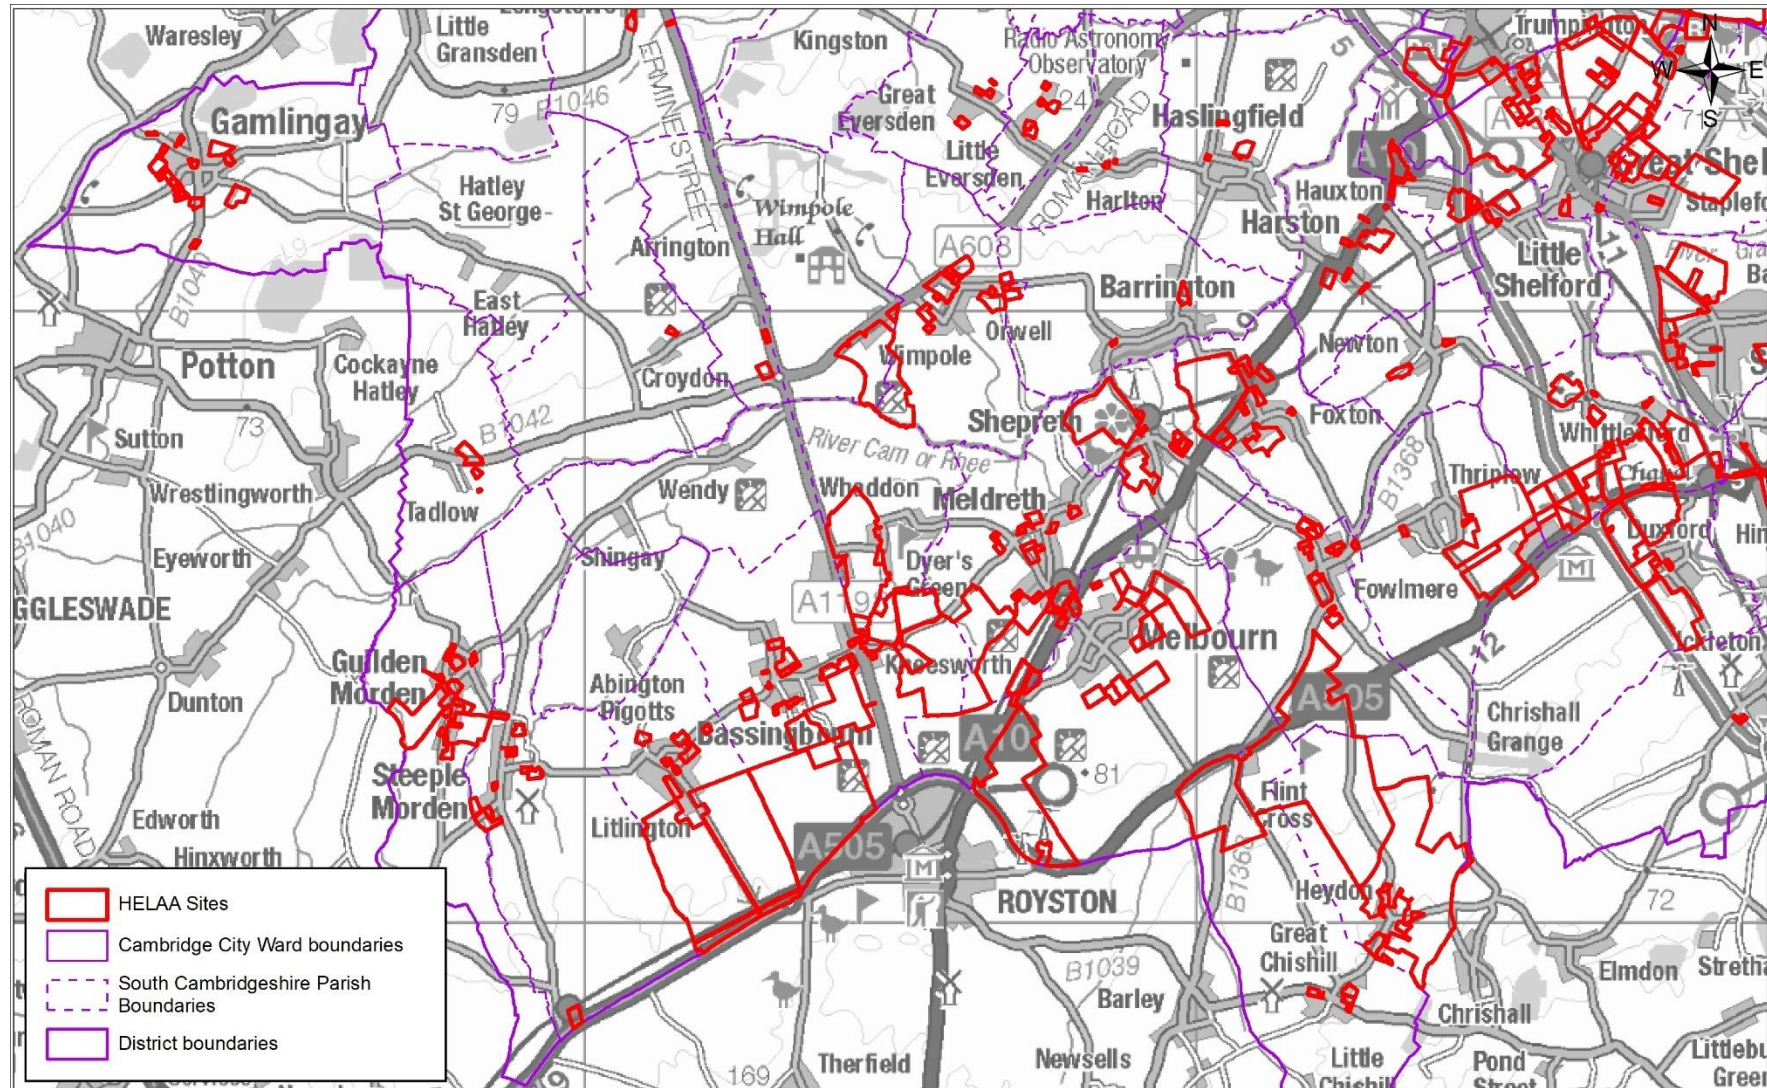

HELAA Sites
	Cambridge City Ward boundaries
	South Cambridgeshire Parish Boundaries
	District boundaries

HELAA Sites - South West

(c) Crown copyright and database right 2021. Ordnance Survey Licence No. 100022500.

Date:	27 August 2021
Produced by:	PPSE Team
Greater Cambridge Shared Planning	
Scale:	1:100,000 @ A4