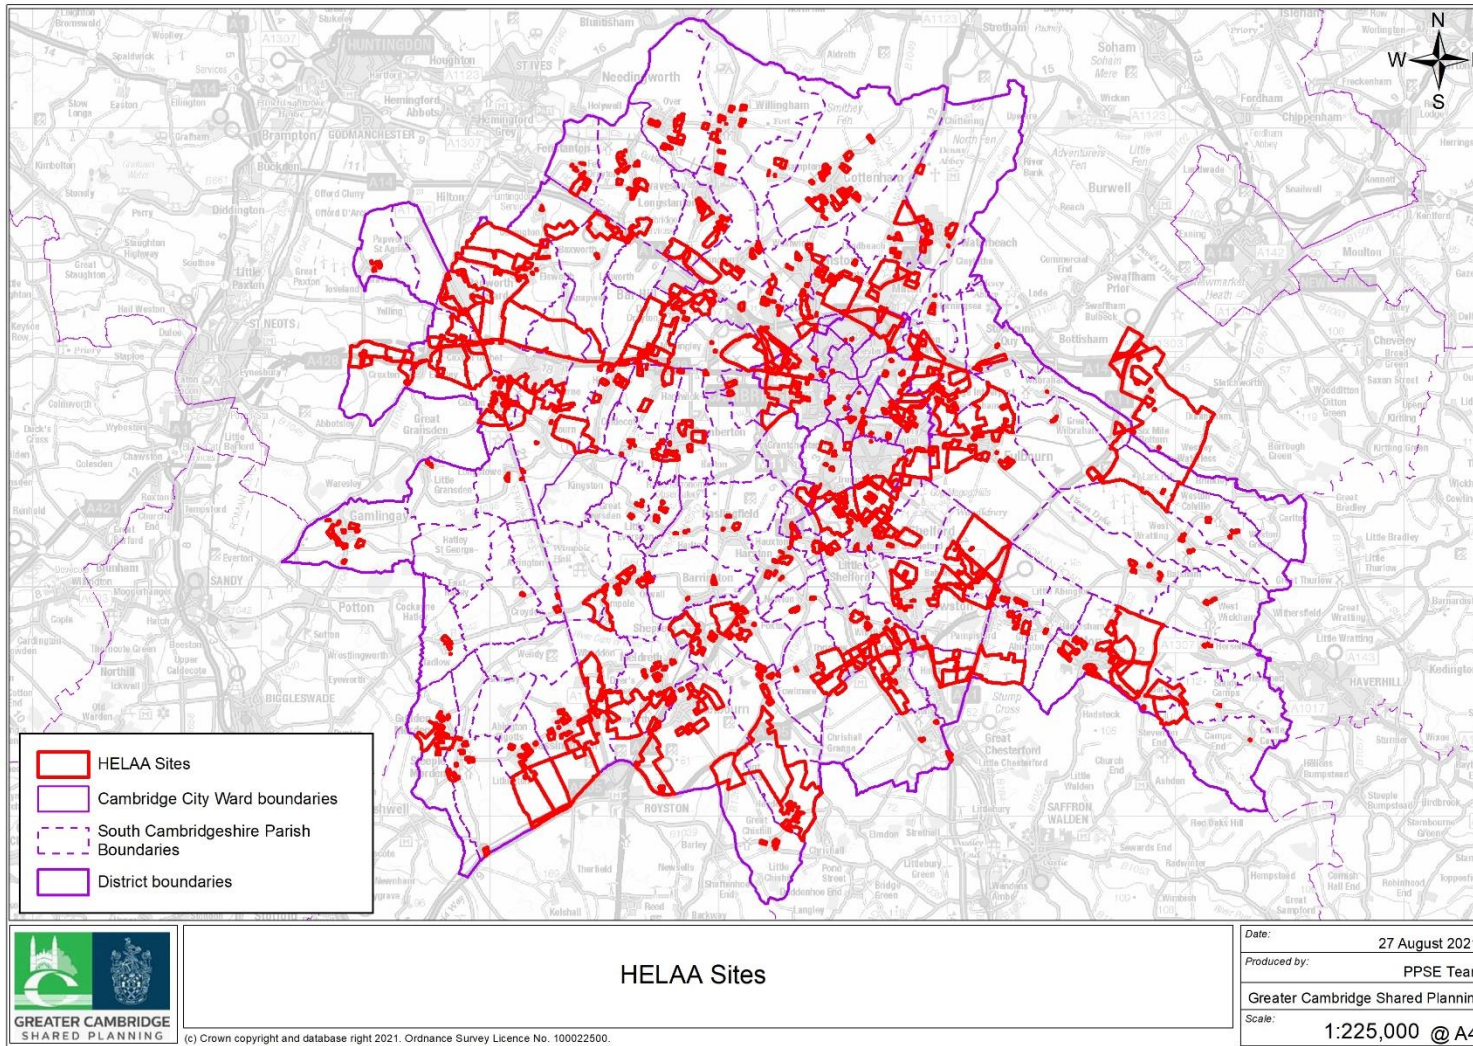

Site Location Maps