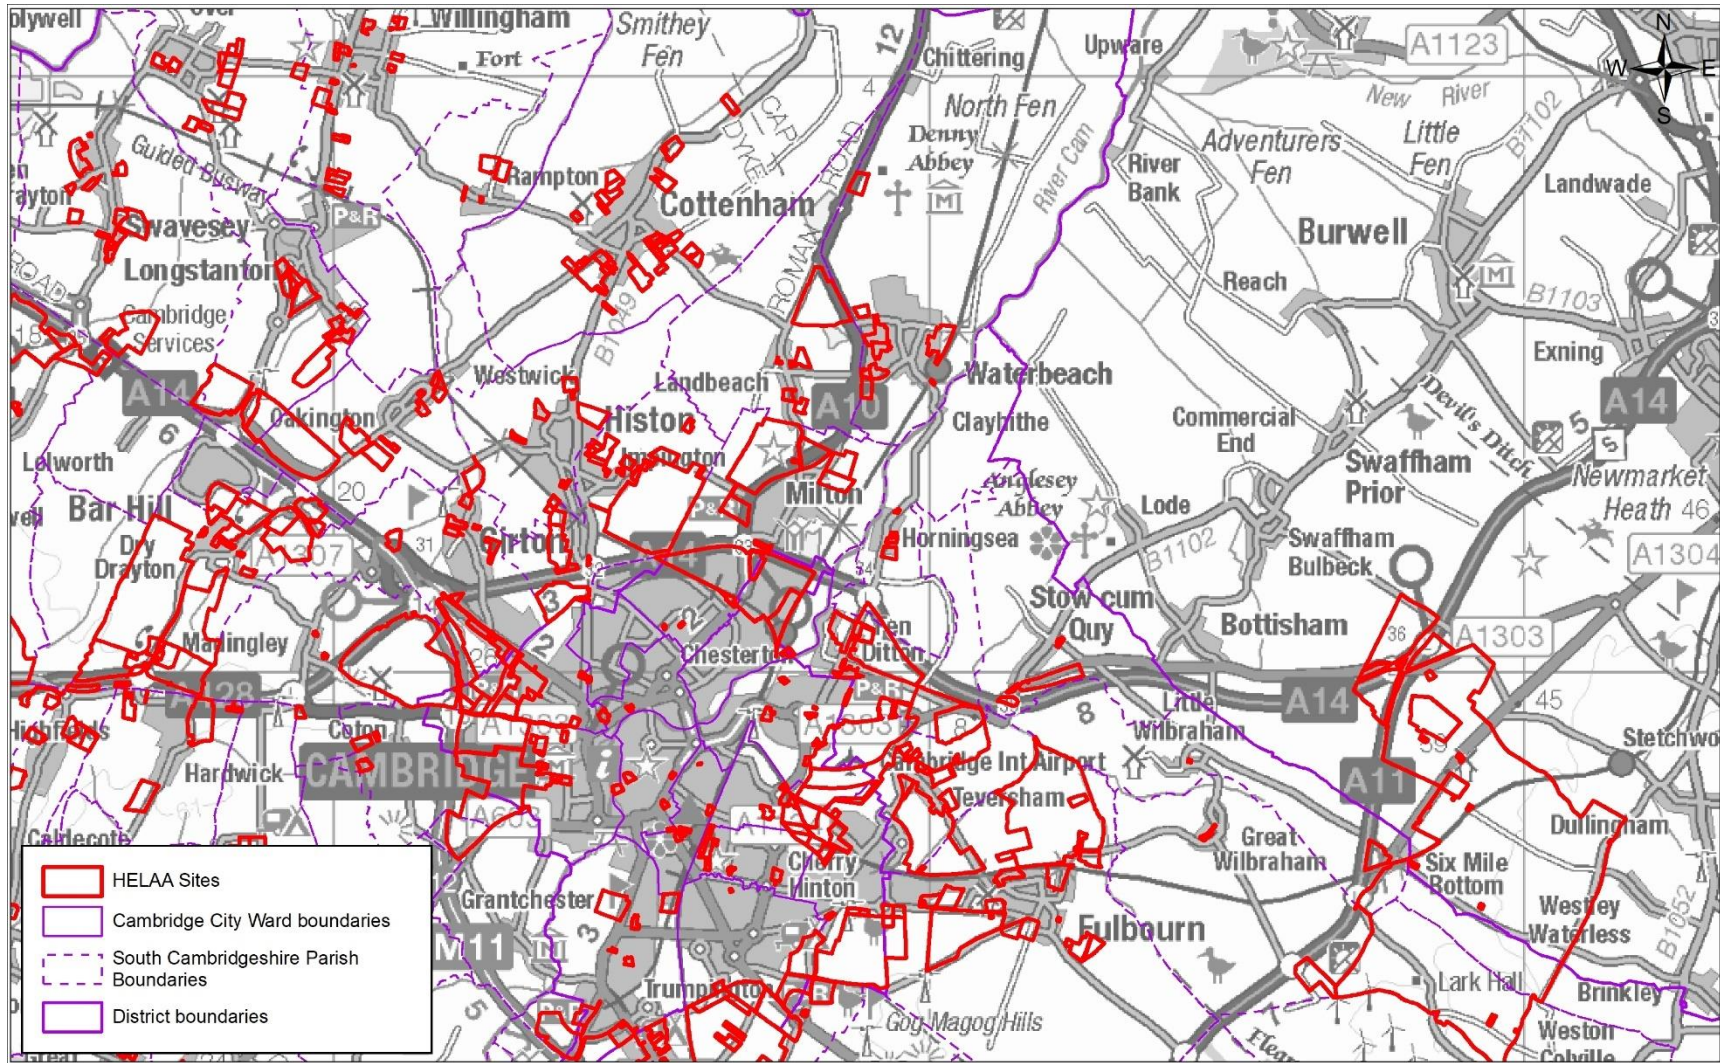

HELAA Sites
	Cambridge City Ward boundaries
	South Cambridgeshire Parish Boundaries
	District boundaries

HELAA Sites - North East

(c) Crown copyright and database right 2021. Ordnance Survey Licence No. 100022500.

Date:	27 August 2021
Produced by:	PPSE Team
Greater Cambridge Shared Planning	
Scale:	1:100,000 @ A4