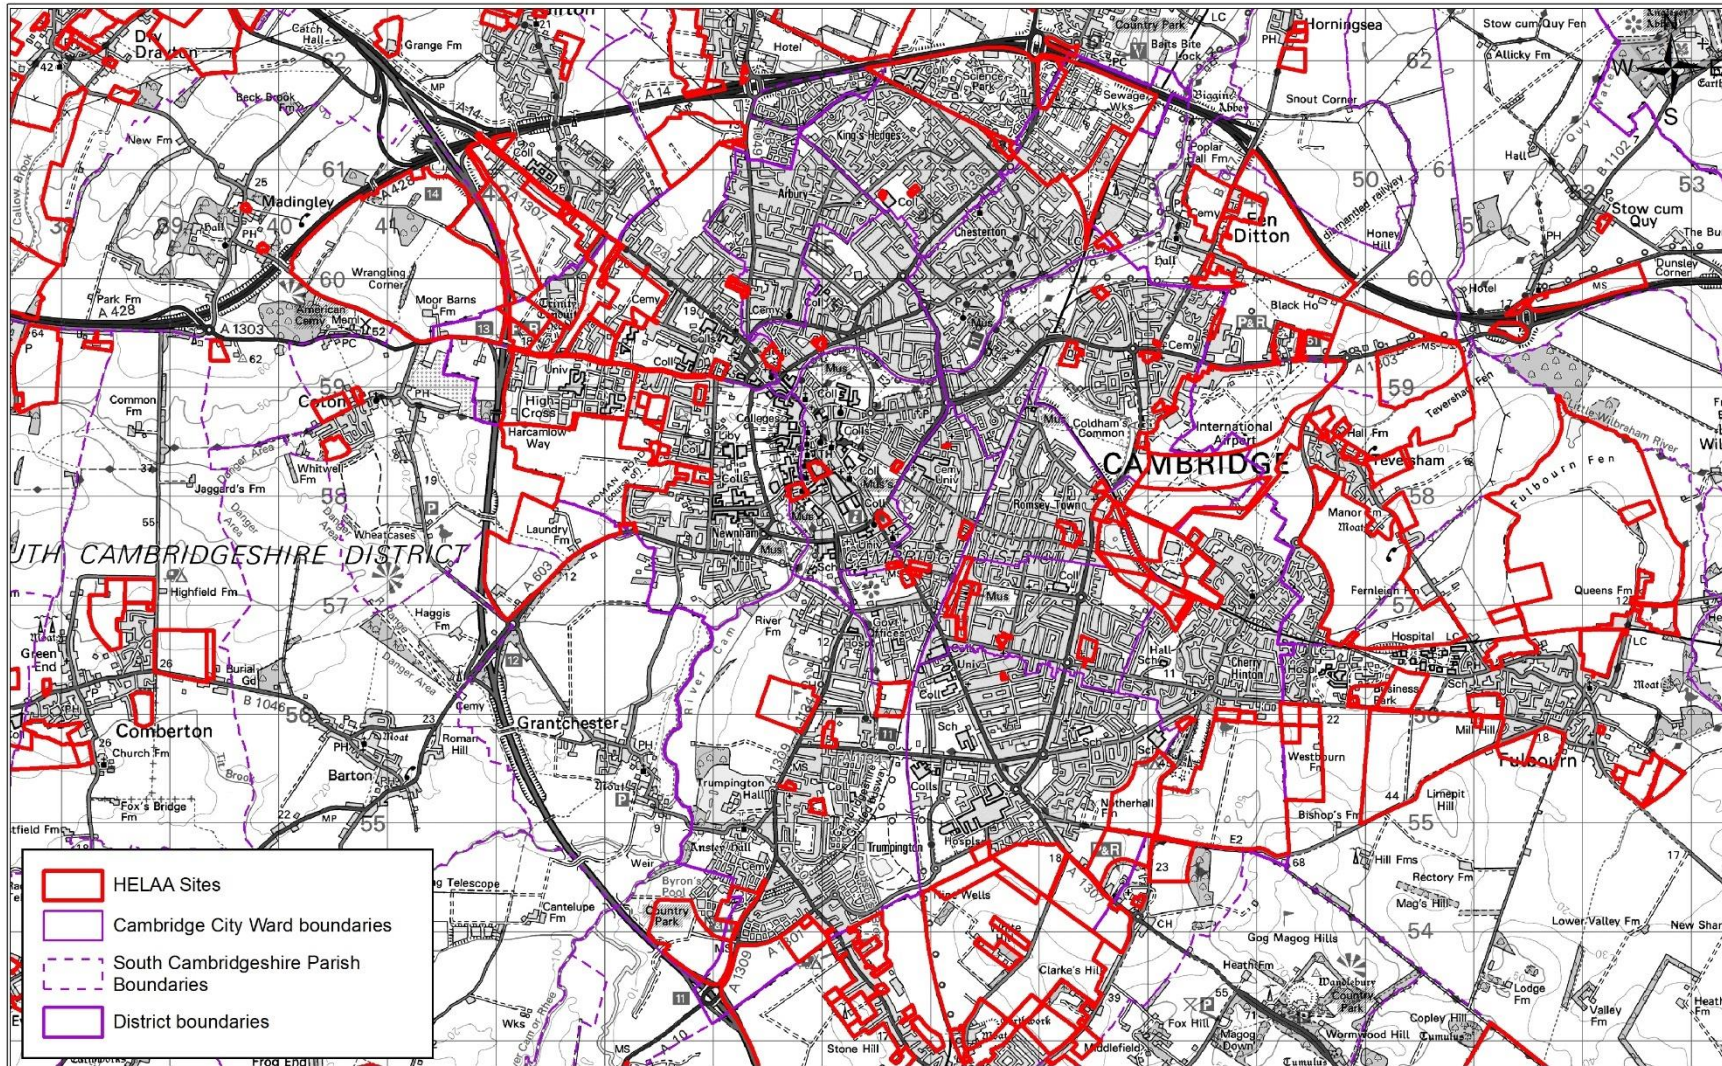

HELAA Sites
	Cambridge City Ward boundaries
	South Cambridgeshire Parish Boundaries
	District boundaries

HELAA Sites - Cambridge

Date:	27 August 2021
Produced by:	PPSE Team
Greater Cambridge Shared Planning	
Scale:	1:55,000 @ A4