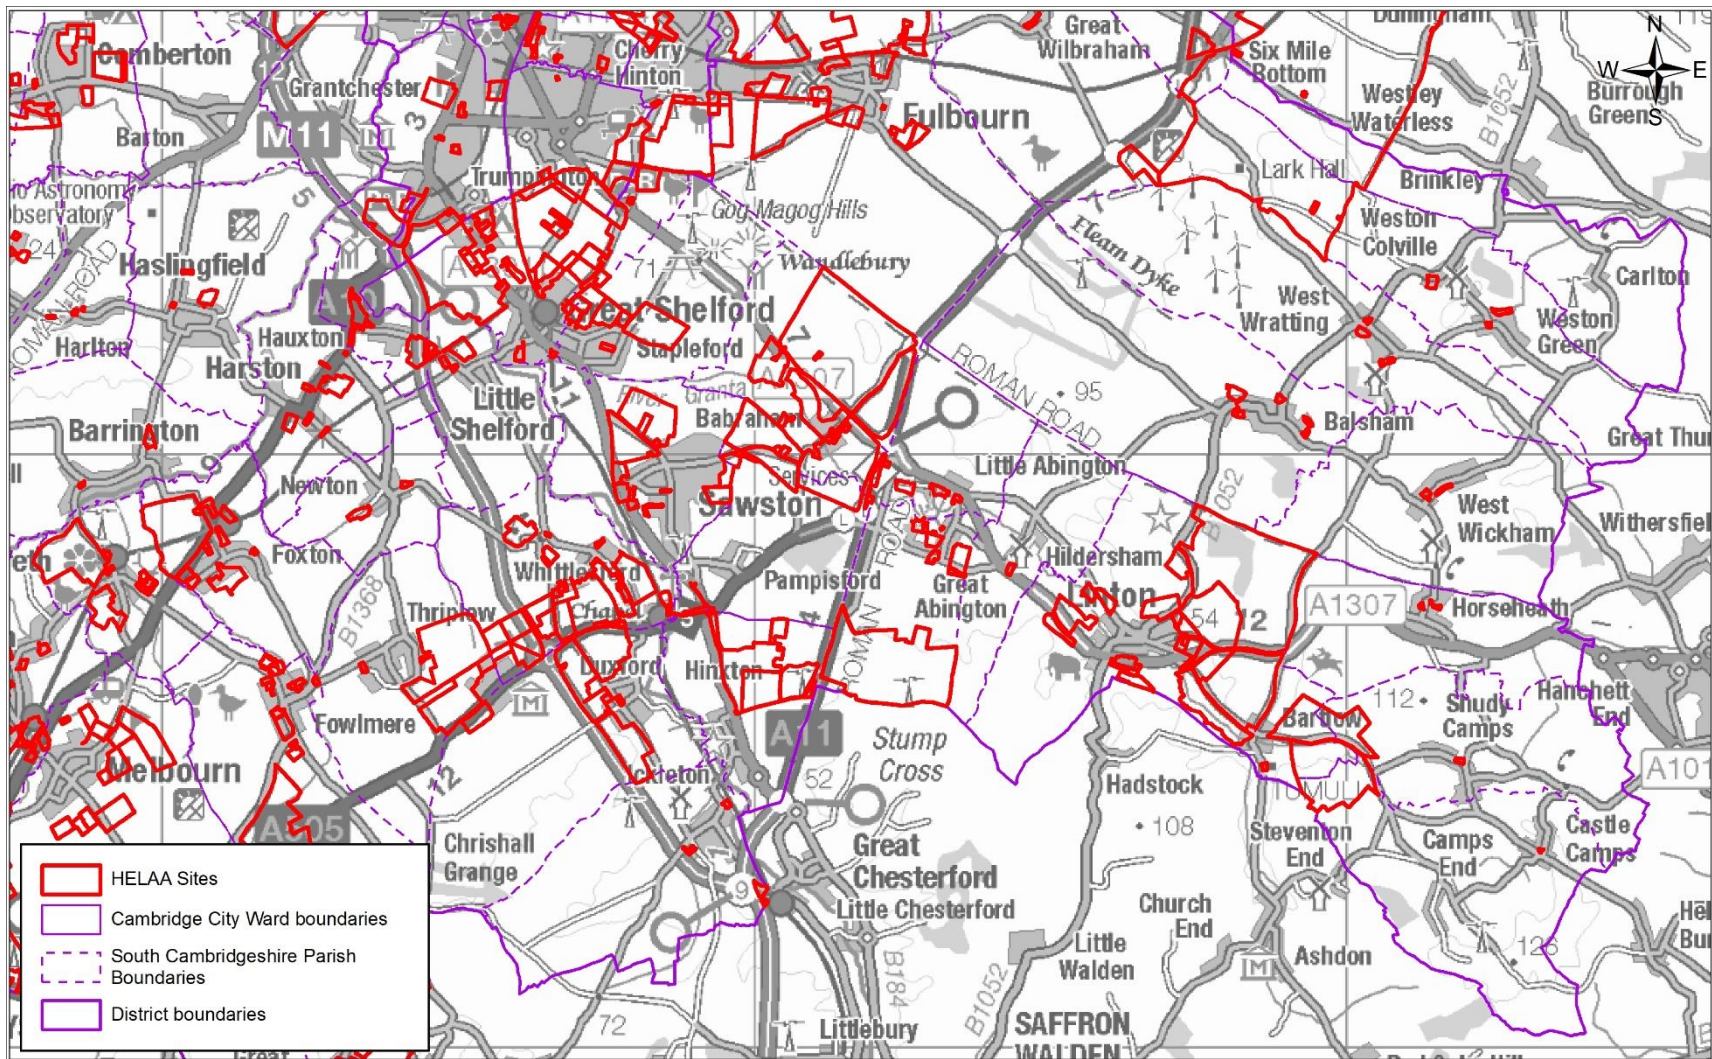

HELAA Sites - South East

(c) Crown copyright and database right 2021. Ordnance Survey Licence No. 100022500.

Date:	27 August 2021
Produced by:	PPSE Team
	Greater Cambridge Shared Planning
Scale:	1:100,000 @ A4